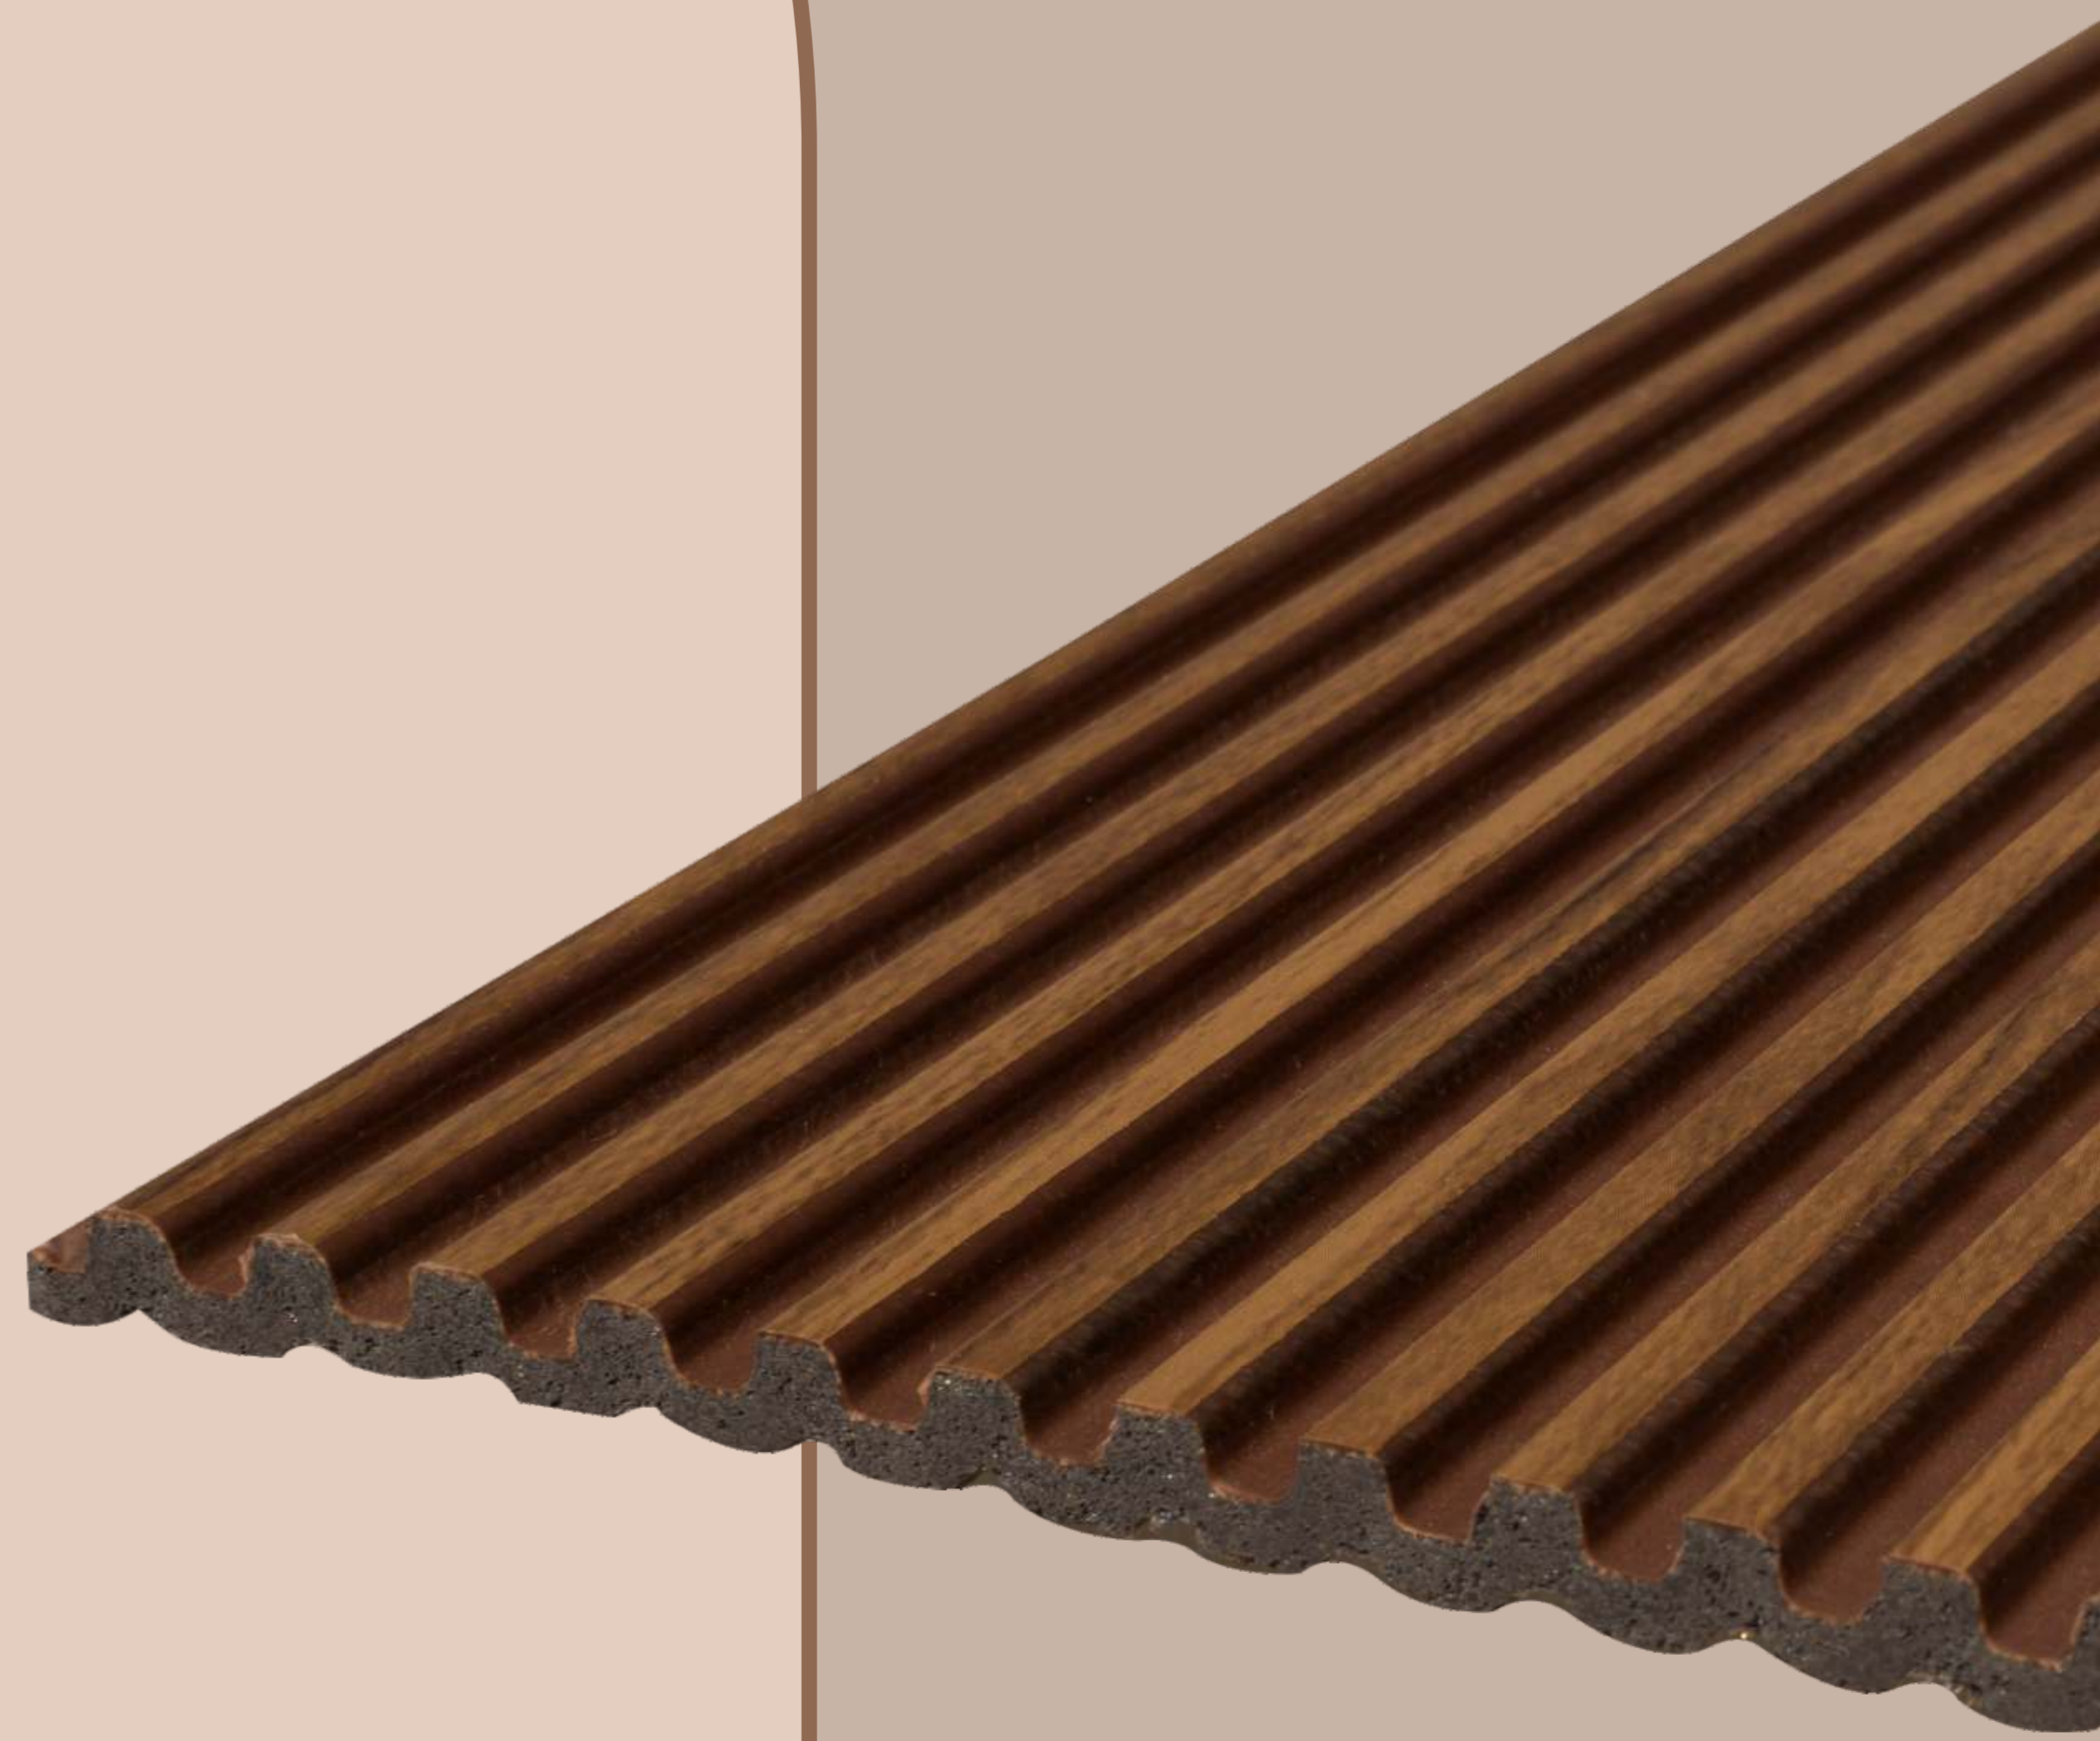

Choose for

OFFICE DECOR

TV UNITS

BOLD INTERIOR SURFACE

COULMN COVERS

STYLISH CUPBOARDS

LIVINGROOM WALLS

TEXURED FURNITURE

CELLING PANELING

**QUICK
INSTALLATION**

**NO
WASTAGE**

**WIDE
DESIGN**