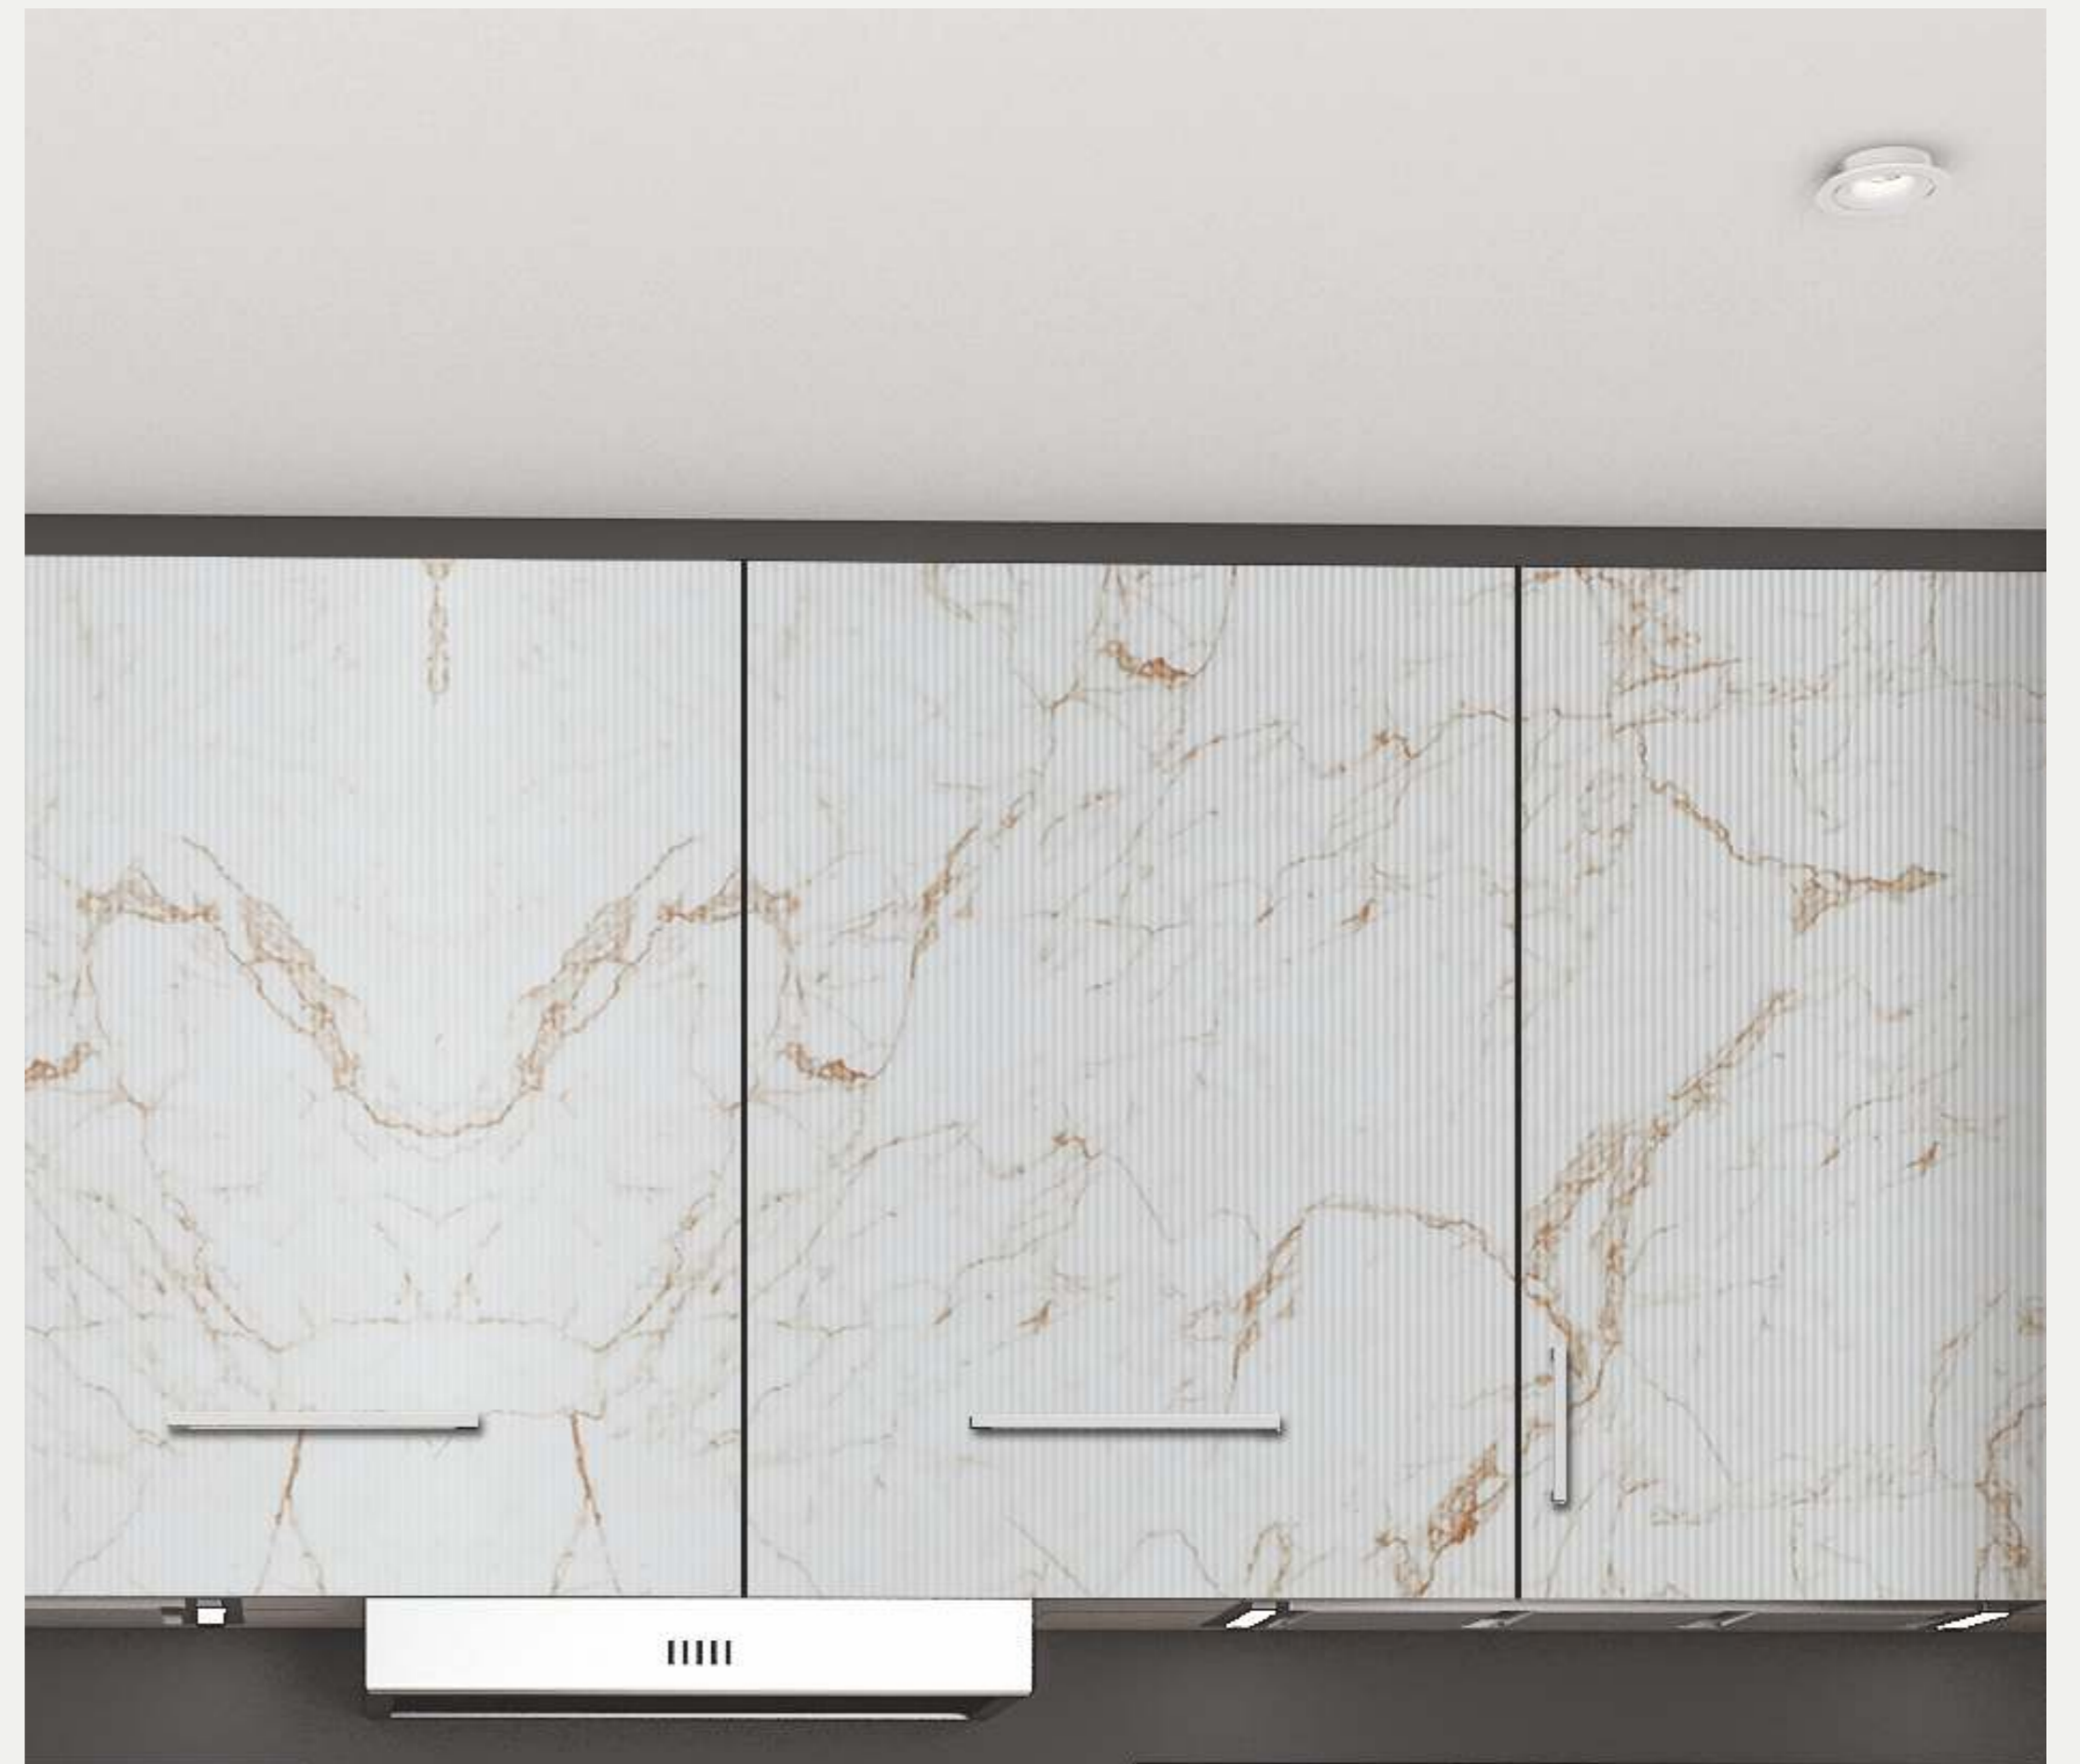

GL-12712 / 12 in. x 8 ft

GL-12715 / 12 in. x 8 ft
(GL-912715 - 12 in. x 9.5 ft.)

GL-12740 / 12 in. x 8 ft
Can Be Painted

2400mm (8ft.) x 310mm
2850mm (9.5ft) x 310mm

8mm (T)

GL-12714 / 12 in. x 8 ft

GL-12716 / 12 in. x 8 ft
(GL-912716 - 12 in. x 9.5 ft.)

GL-12741 / 12 in. x 8 ft
(GL-912741 - 12 in. x 9.5 ft.)

Exquisite
DESIGN

2400mm (8ft.) x 310mm
609.6mm (2ft) x 310mm

4mm (T)

GL-6151 / 8 ft x 2 ft

GL-6152 / 8 ft x 2 ft

Peerless
FINESSE

2400mm (8ft.) x 310mm
609.6mm (2ft) x 310mm