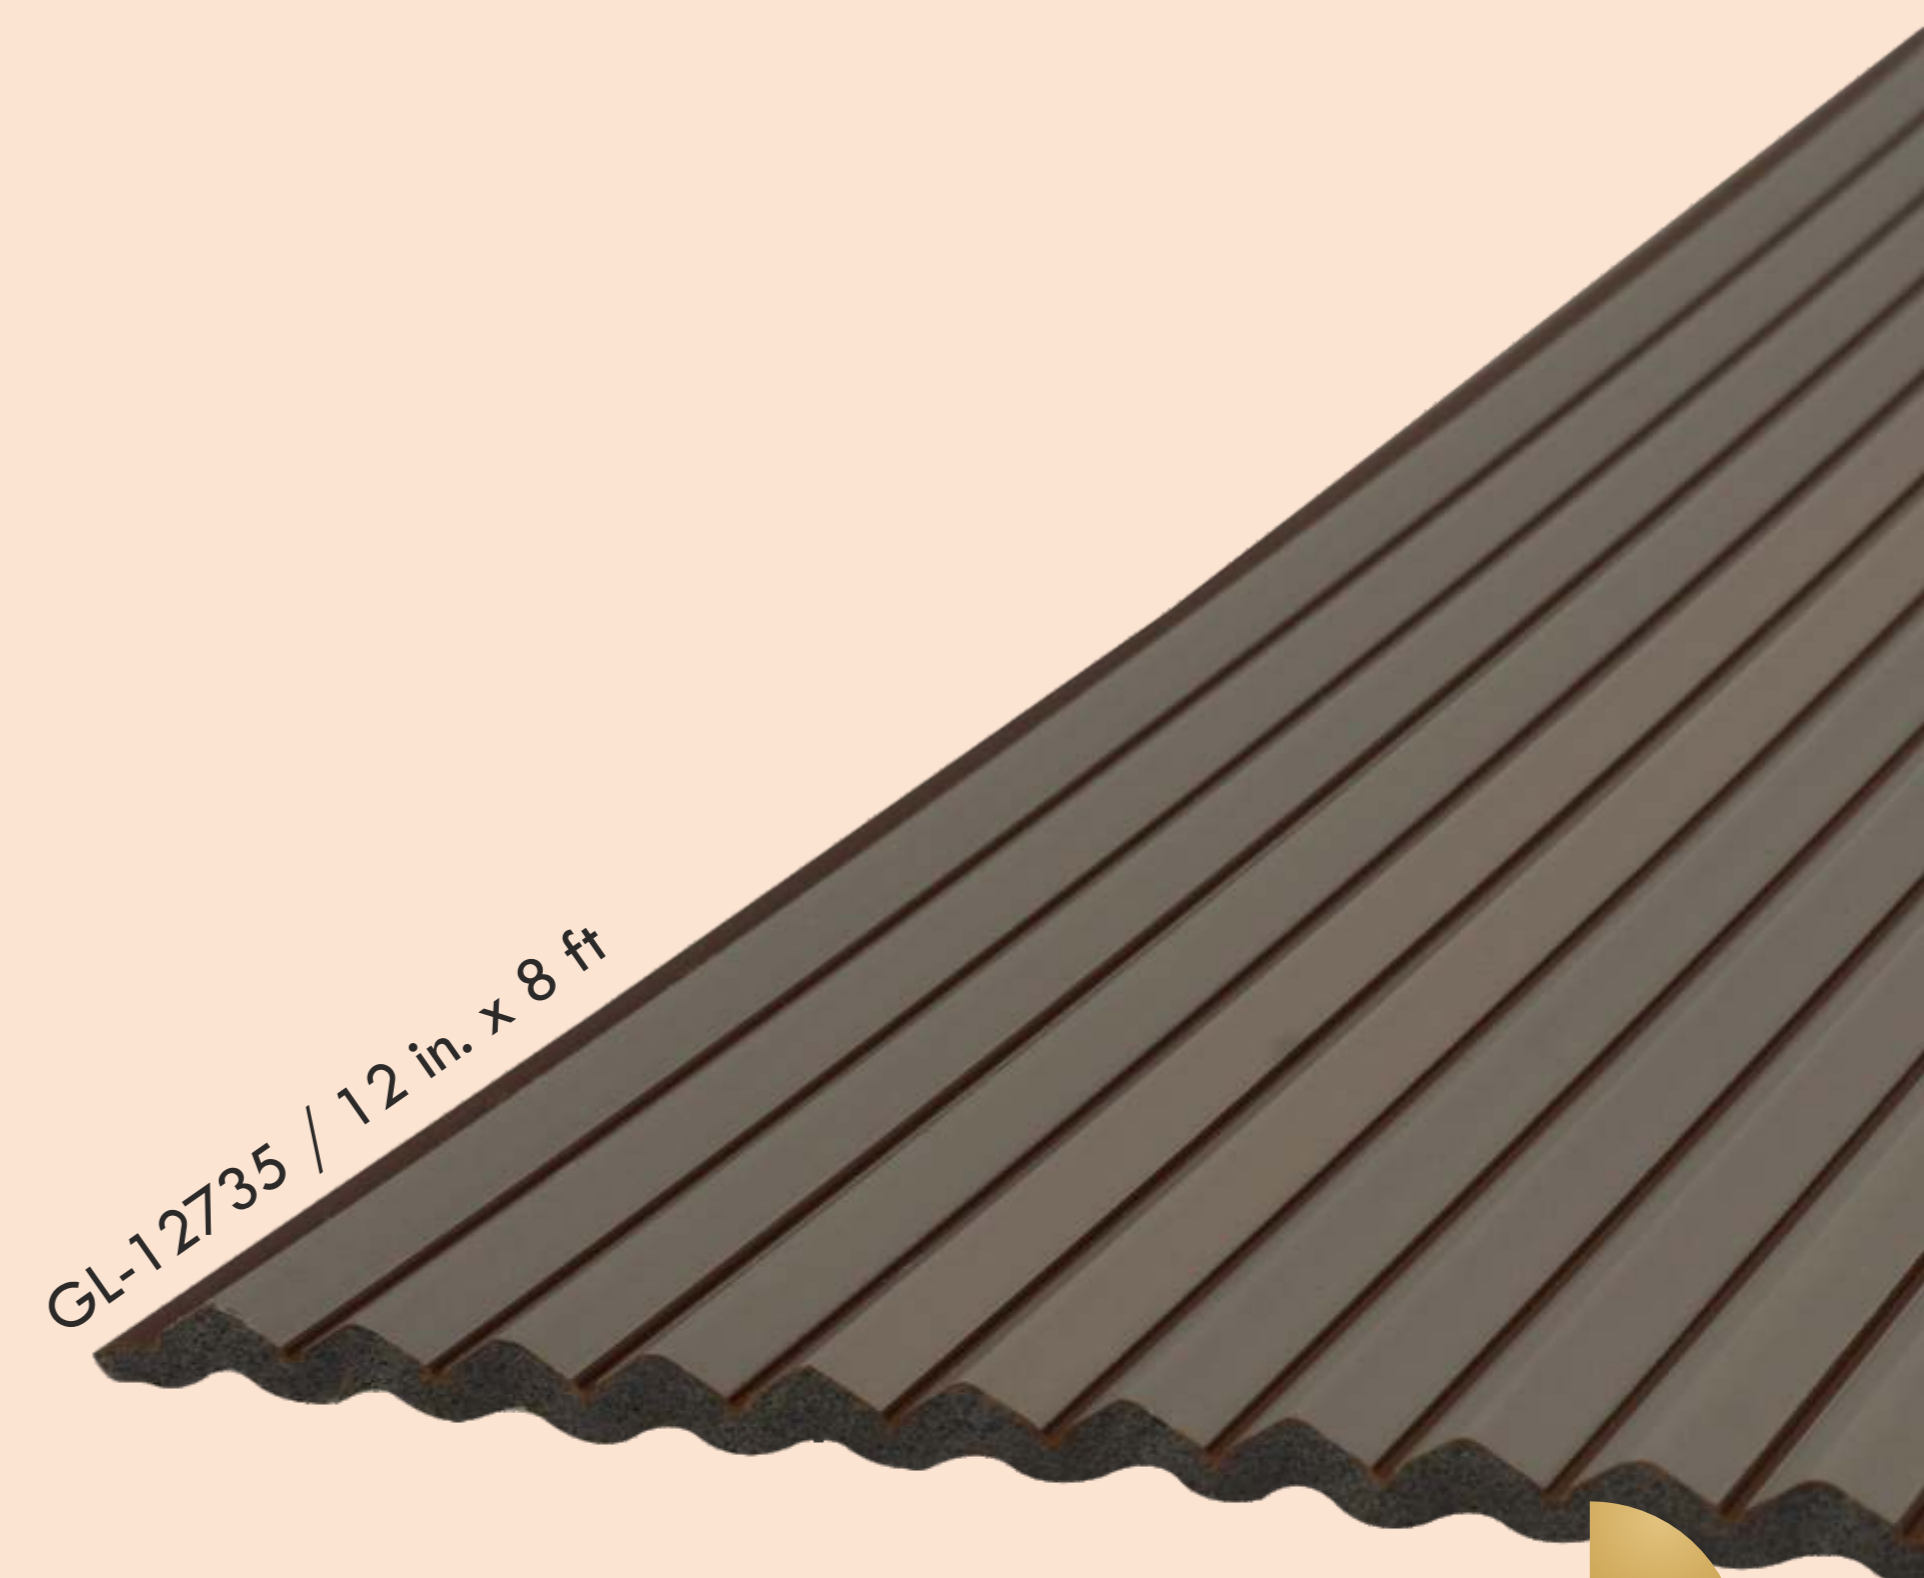

Exotic
SHADES

2400mm (8ft.) x 310mm
2850mm (9.5ft) x 310mm

8mm (T)

GL-12735 / 12 in. x 8 ft