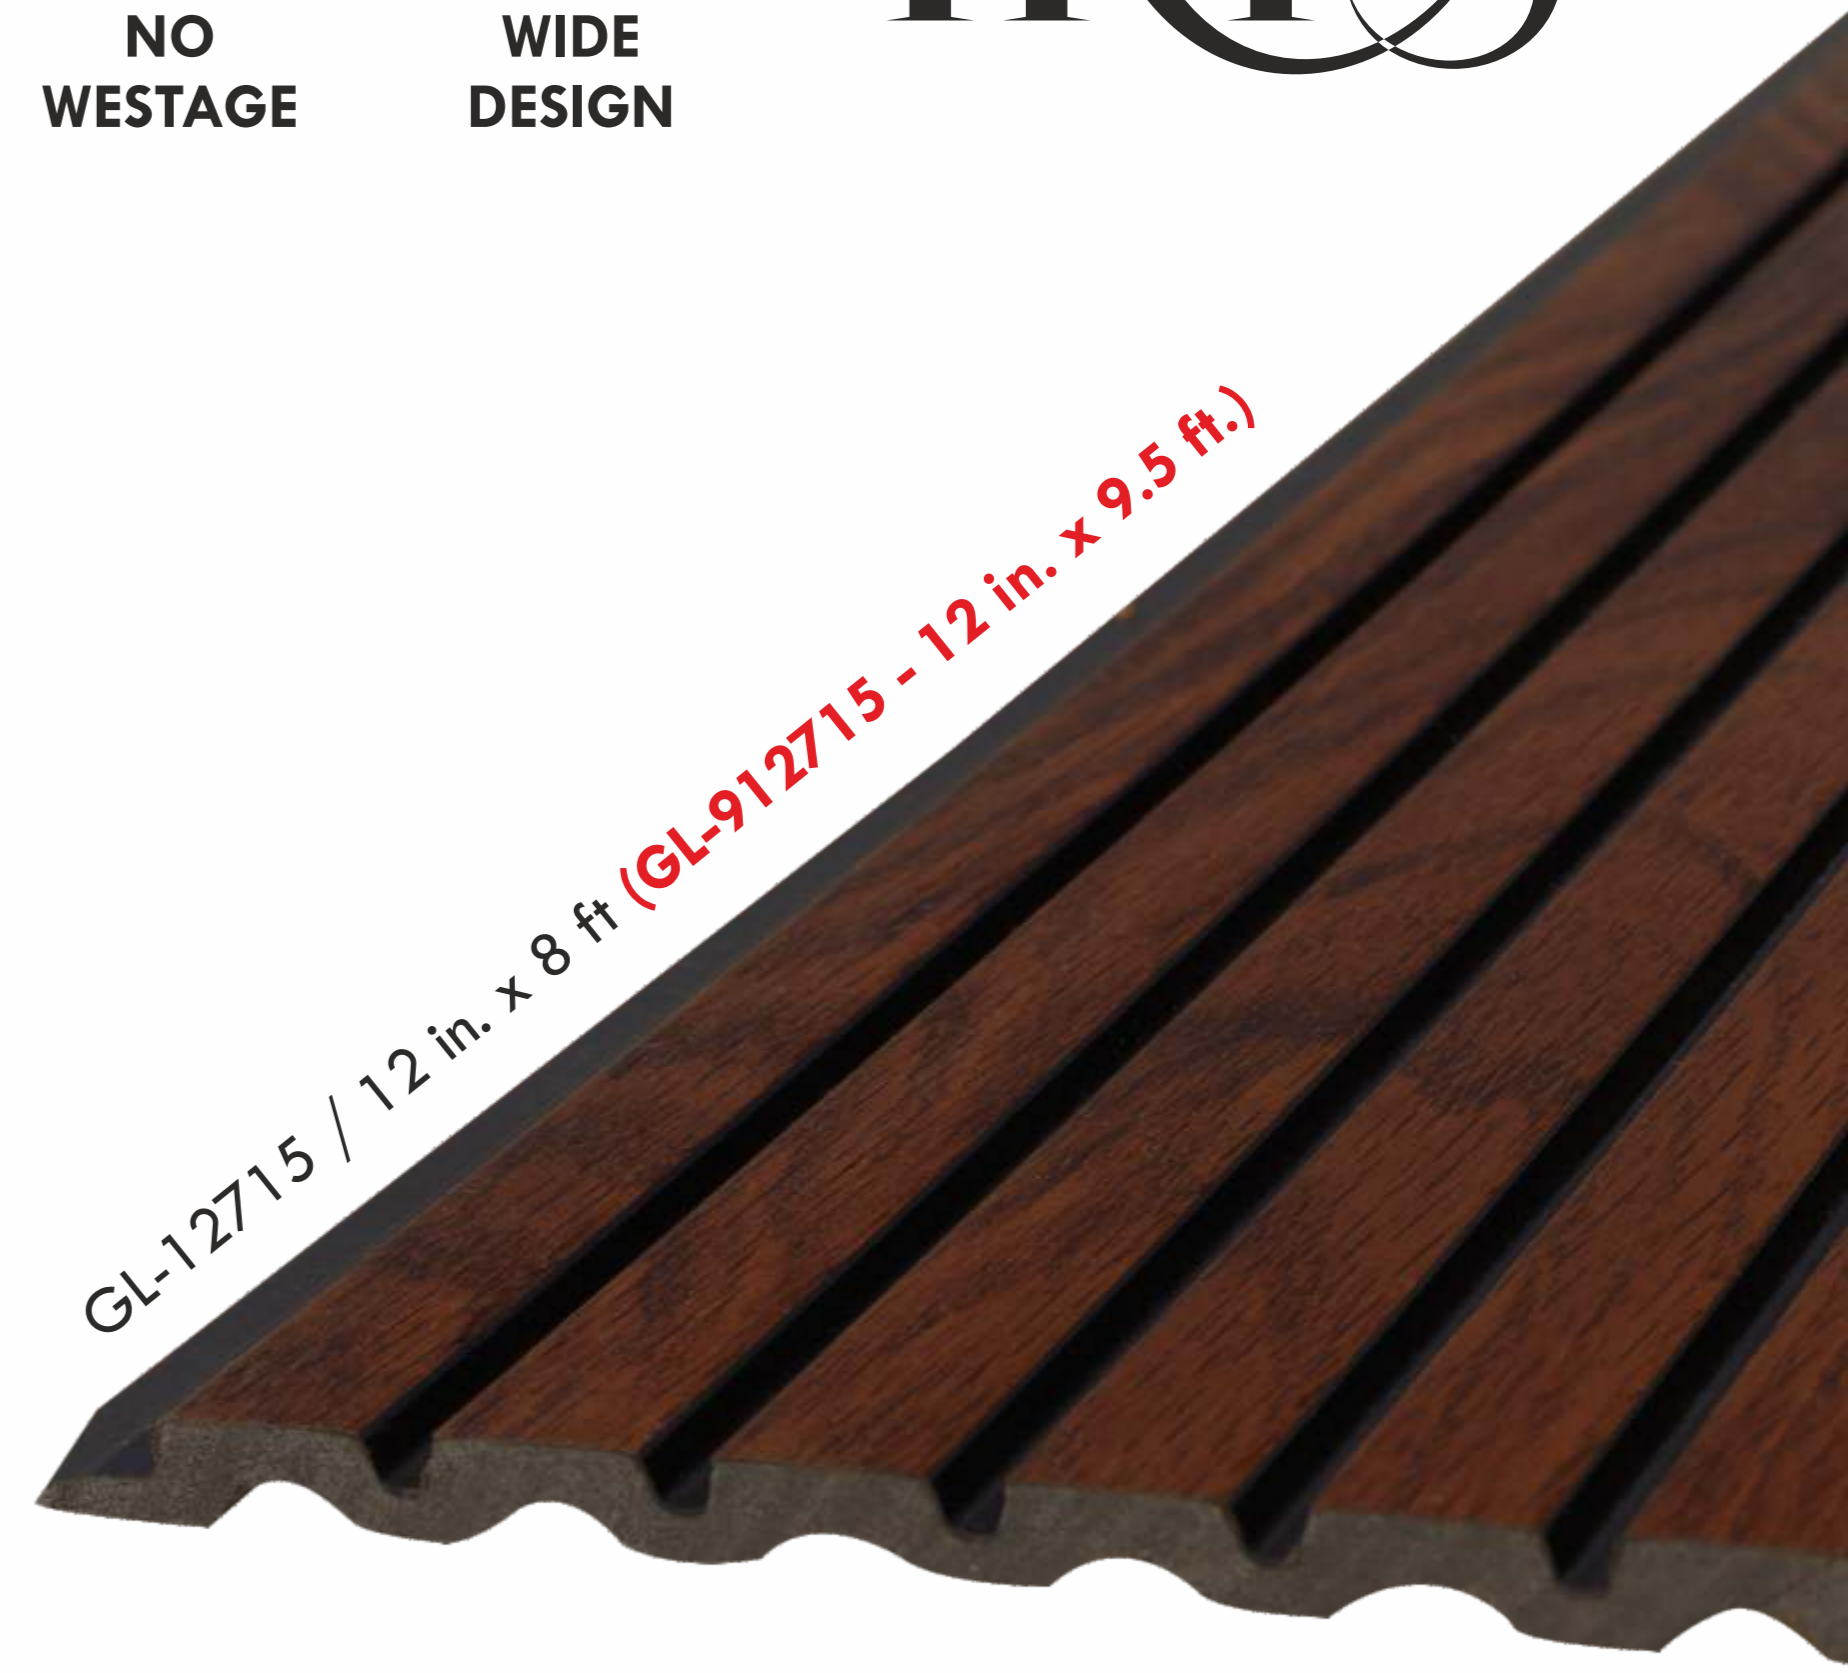

GL-12713 / 12 in. x 8 ft

Minimalist
DESIGN

2400mm (8ft.) x 310mm 8mm (T)
 2850mm (9.5ft) x 310mm 

GL-12713 / 12 in. x 8 ft

Awesome
SURFACES

2400mm (8ft.) x 310mm
2850mm (9.5ft) x 310mm

8mm (T)

GL-12715 / 12 in. x 8 ft (GL-912715 - 12 in. x 9.5 ft.)